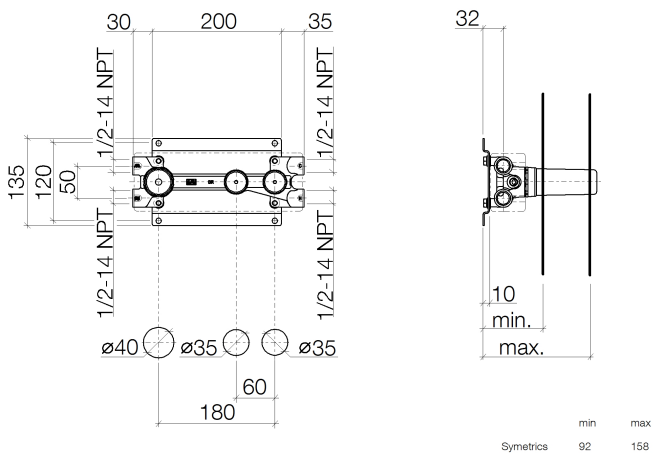

Bathtub - Concealed rough parts

Rough for wall valve with two volume controls with diverter for wall-mounted installation -

Article number: 35 696 970-90 0010

- brass, lead free
- 2x female thread 1/2" connections
- 2x outlet 1/2"
- 3x Water protection
- 3x Mud guard
- Sound insulation
- Wall elbow 1/2" (concealed rough parts) Also compatible with xGrid
- NOTE: Important for certain series! Due to minimum rough-in requirements, a framing of 2x6 studs may be needed.

Dimensional drawing

All dimensions in mm / inch = mm x 0,0394

Bathtub - Concealed rough parts

Rough for wall valve with two volume controls with diverter for wall-mounted installation -

Article number: 35 696 970-90 0010

Flow rate chart

Bathtub - Concealed rough parts

Rough for wall valve with two volume controls with diverter for wall-mounted installation -

Article number: 35 696 970-90 0010

Spare parts list

Number	Item Number	Designation	Number of units
--------	-------------	-------------	-----------------