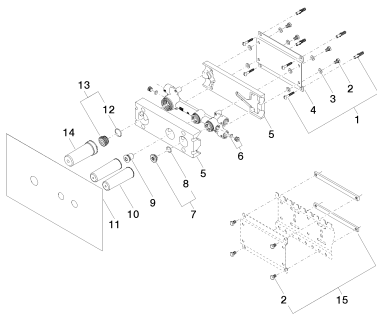

Bathtub - Concealed rough parts

Rough for wall valve with two volume controls with diverter for wall-mounted installation -

Article number: 35 696 970-90 0010

- brass, lead free
- 2x female thread 1/2" connections
- 2x outlet 1/2"
- 3x Water protection
- 3x Mud guard
- Sound insulation
- Wall elbow 1/2" (concealed rough parts) Also compatible with xGrid
- NOTE: Important for certain series! Due to minimum rough-in requirements, a framing of 2x6 studs may be needed.

Dimensional drawing

All dimensions in mm / inch = mm x 0,0394

Bathtub - Concealed rough parts

Rough for wall valve with two volume controls with diverter for wall-mounted installation -

Article number: 35 696 970-90 0010

Flow rate chart

Bathtub - Concealed rough parts

Rough for wall valve with two volume controls with diverter for wall-mounted installation -

Article number: 35 696 970-90 0010

Spare parts list

Number	Item Number	Designation	Number of units
--------	-------------	-------------	-----------------