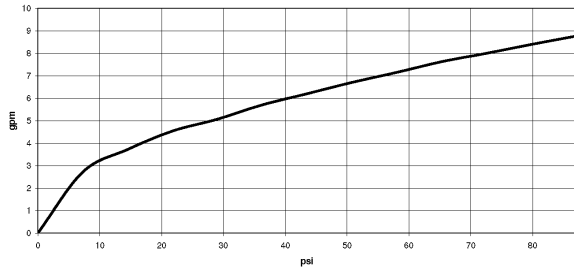

Bathtub - Concealed rough parts

Rough for wall valve with two volume controls with diverter for wall-mounted installation -

Article number: 35 696 970-90 0010

Flow rate chart